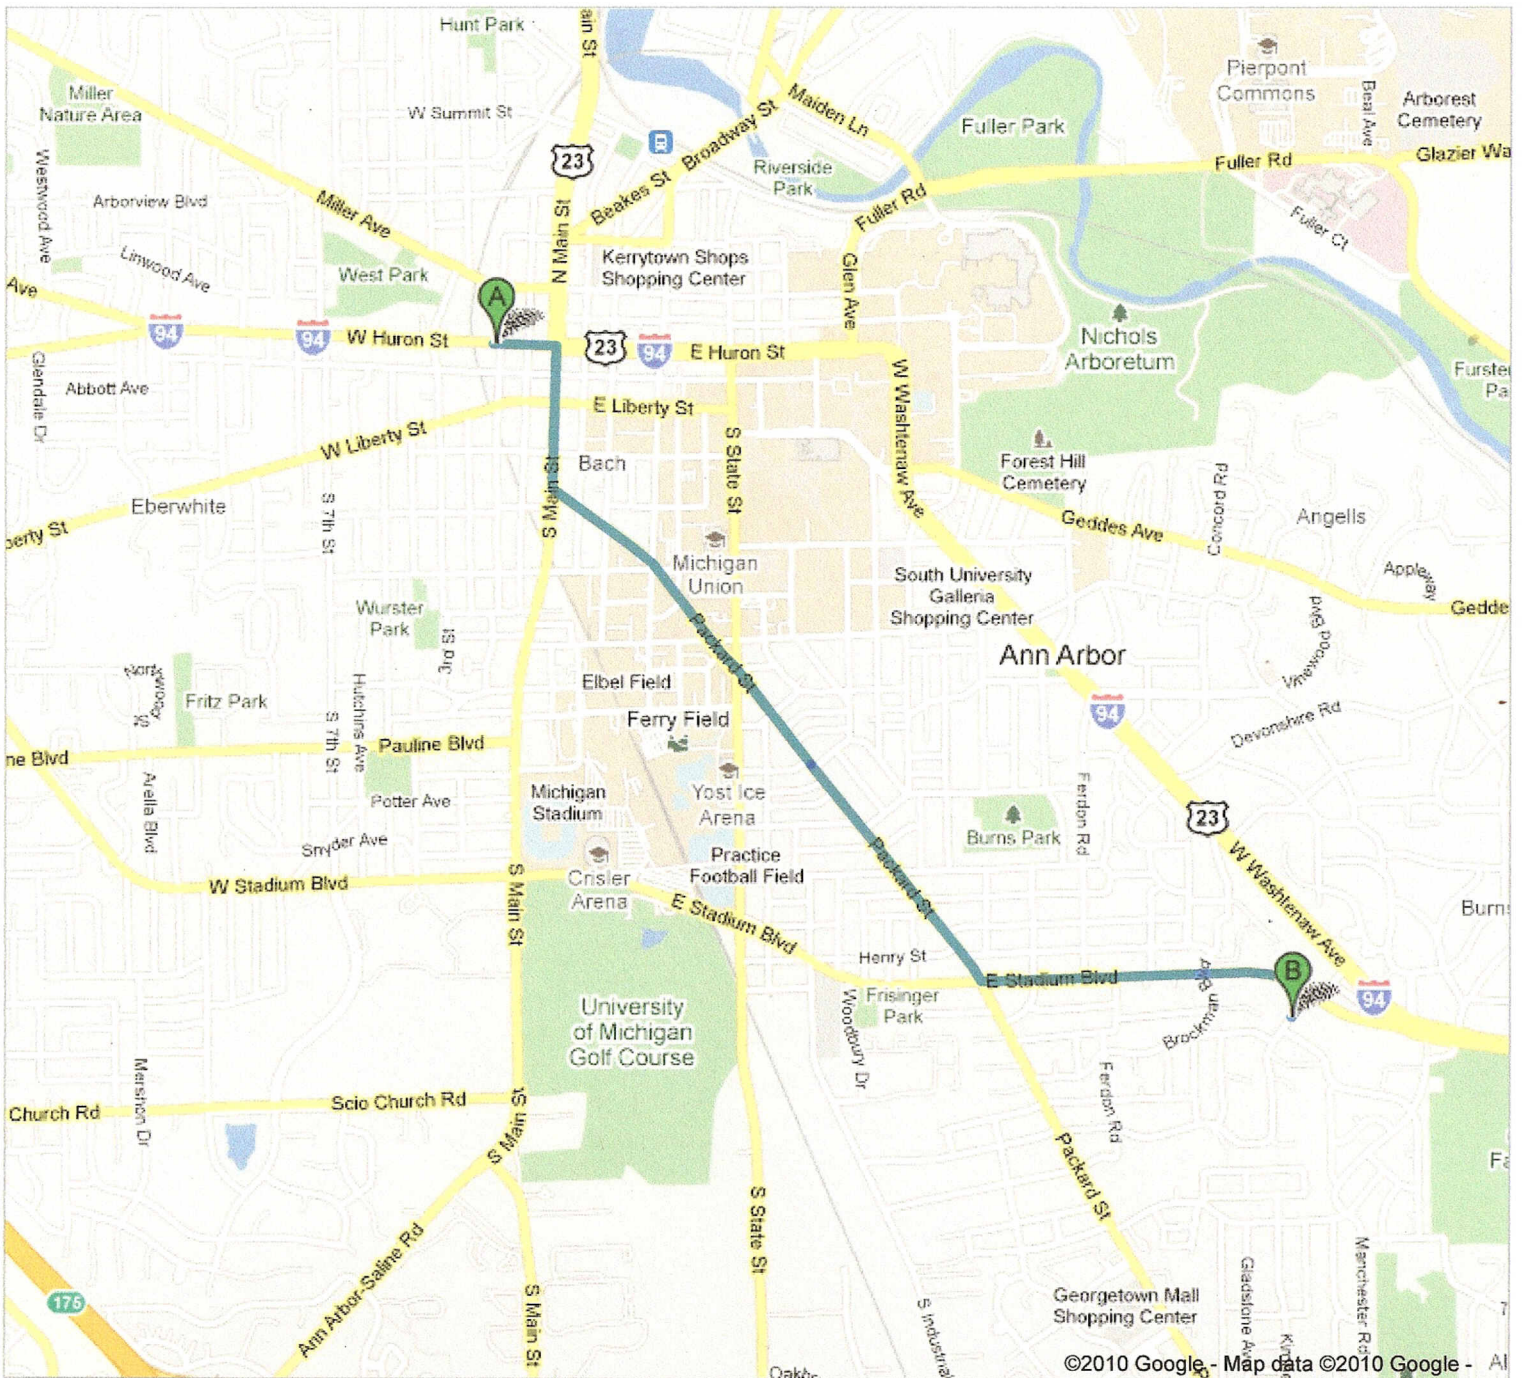

Get Directions [My Maps](#)

[Print](#) [Send](#) [Link](#)

©2010 Google - Map data ©2010 Google - All rights reserved.

Driving directions to 2270 E Stadium Blvd, Ann Arbor, MI 48104

A 312 W Huron St
Ann Arbor, MI 48103

**Ann Arbor Shelter Assoc.
Delonis Center**

1. Head east on **W Huron St** toward **N 1st St**
2. Turn **right** at the 3rd cross street onto **S Main St**
3. Turn **left** at **Packard St**
4. Turn **left** at **E Stadium Blvd**
5. Turn **right** at **St Francis Dr**
Destination will be on the right

- 0.1 mi
- 0.3 mi
- 1.5 mi
- 0.7 mi
- 341 ft

B 2270 E Stadium Blvd
Ann Arbor, MI 48104

St. Francis of Assisi School